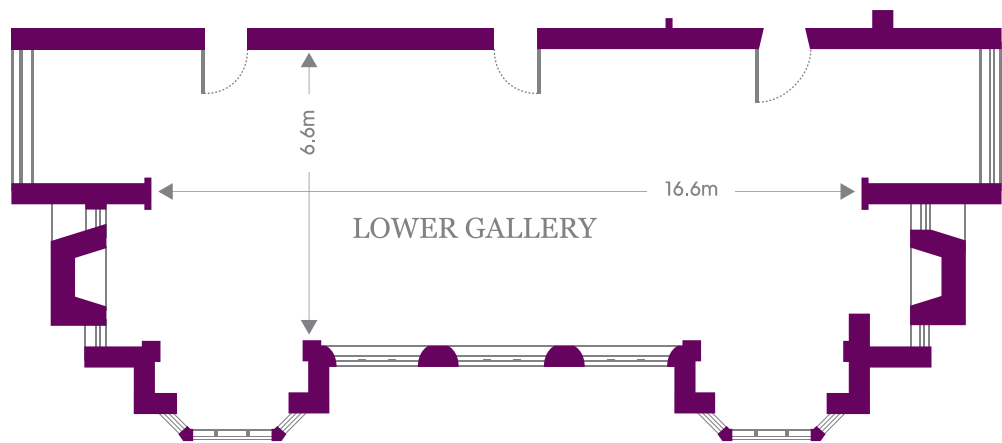

# TWO TEMPLE PLACE

First Floor

Ground Floor

## ROOM CAPACITIES

		Seated Lunch/Dinner	Reception	Theatre Style
First Floor	Great Hall	120	150	120
	Library	30	50	40
	Gallery		40	
	Morris Room	20	30	
	Combined First Floor	150	250	
Ground Floor	Lower Gallery	120	150	120
Whole House			350	