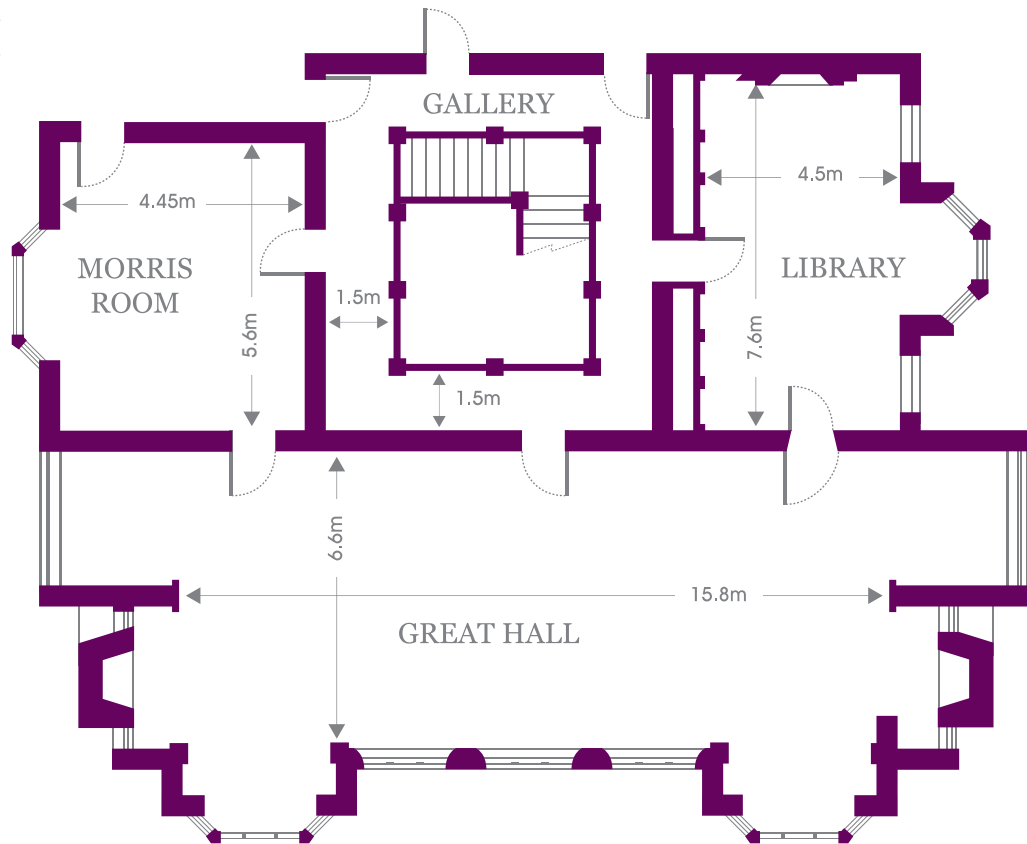

# TWO TEMPLE PLACE

First Floor

Ground Floor

## ROOM CAPACITIES

		Seated Lunch/Dinner	Reception	Theatre Style
First Floor	Great Hall	120	150	120
	Library	30	50	40
	Gallery		40	
	Morris Room	20	30	
	Combined First Floor	150	250	
Ground Floor	Lower Gallery	120	150	120
Whole House			350	